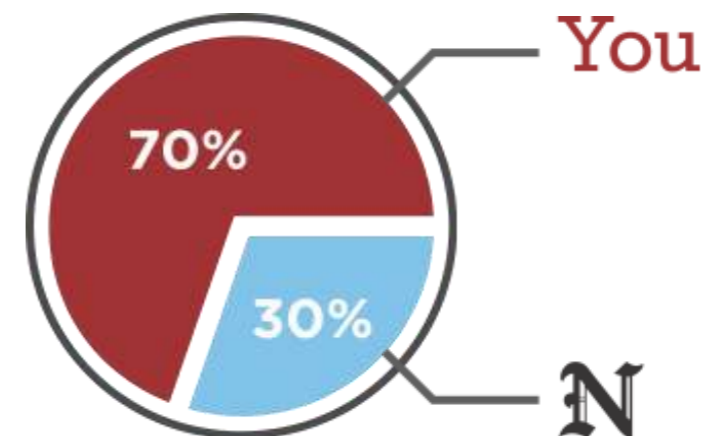

...and we will drive subscribers to ~~your site~~

The Daily Pantagraph

EX-CROWN PRINCE HAS BEEN SHOT IN REPORT IN LONDON

PEACE CONFERENCE WILL BE FACED BY COMPLEX PROBLEMS

Pantagraph+

Bloomington, Illinois